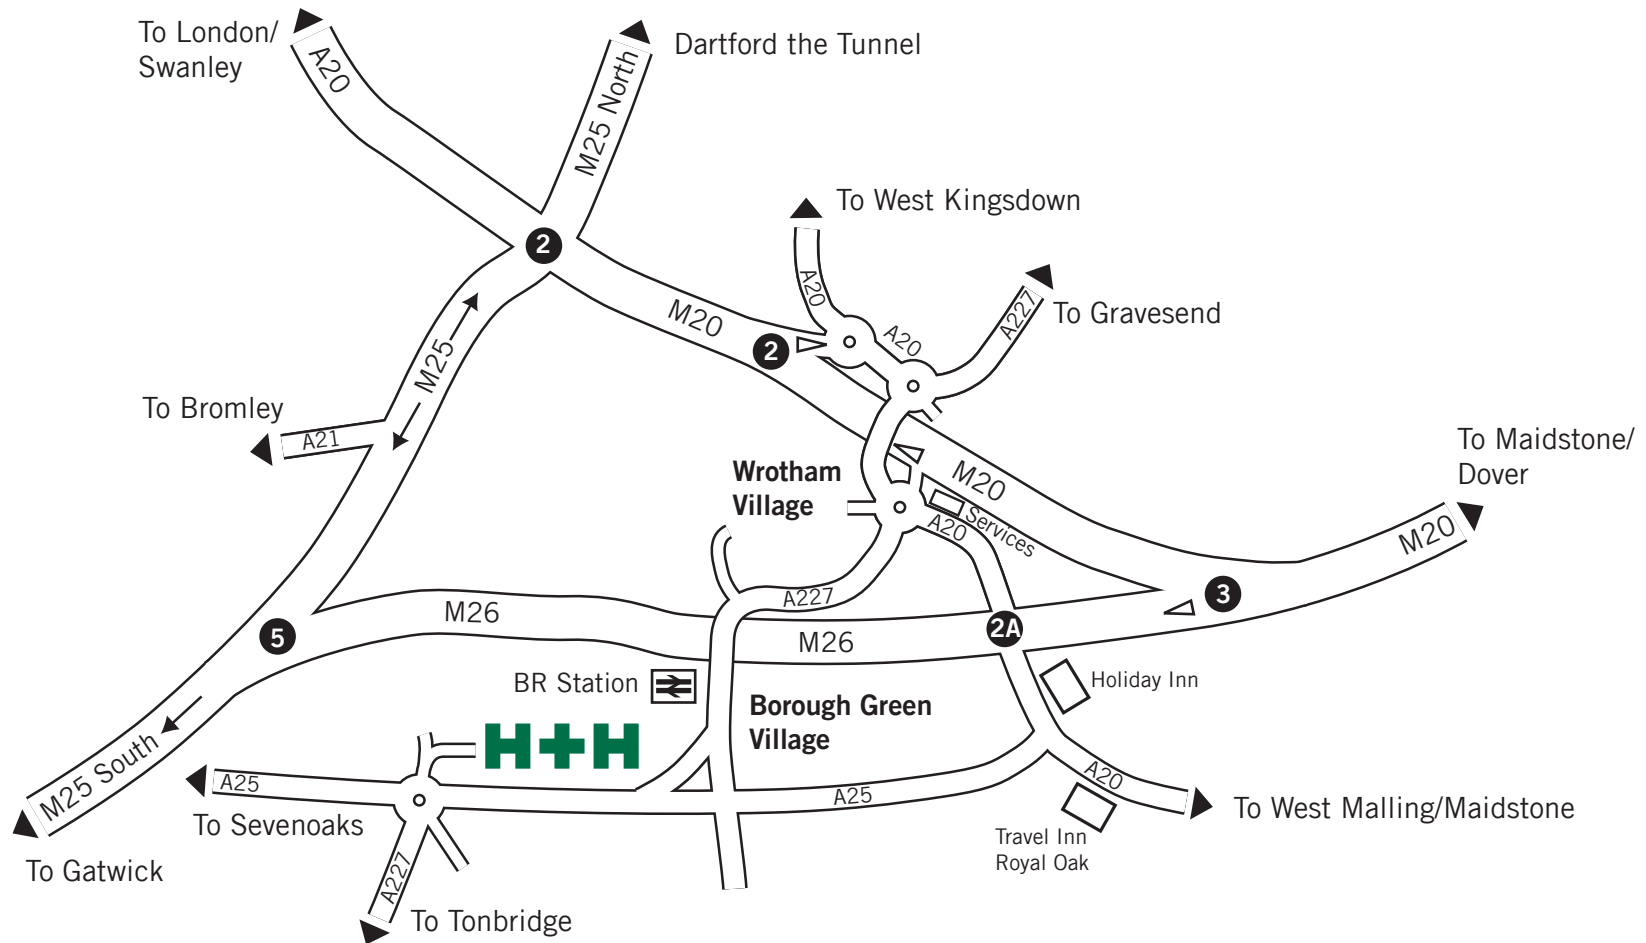

### From the North

Exit the M20 at J2, join the A20 heading to Maidstone, join the A227 heading to Borough Green, join the A227 heading to Tonbridge/Sevenoaks, join the A25 heading to Tonbridge/Sevenoaks until reaching a round about, turning right under the railway bridge following the road round to the right.

### From the West

Exit the M26 at J2A, join the A20 heading to Maidstone, join the A25 heading towards Borough Green/Tonbridge/Sevenoaks on leaving Borough green you will reach a roundabout, turn right under the railway bridge following the road round to the right.