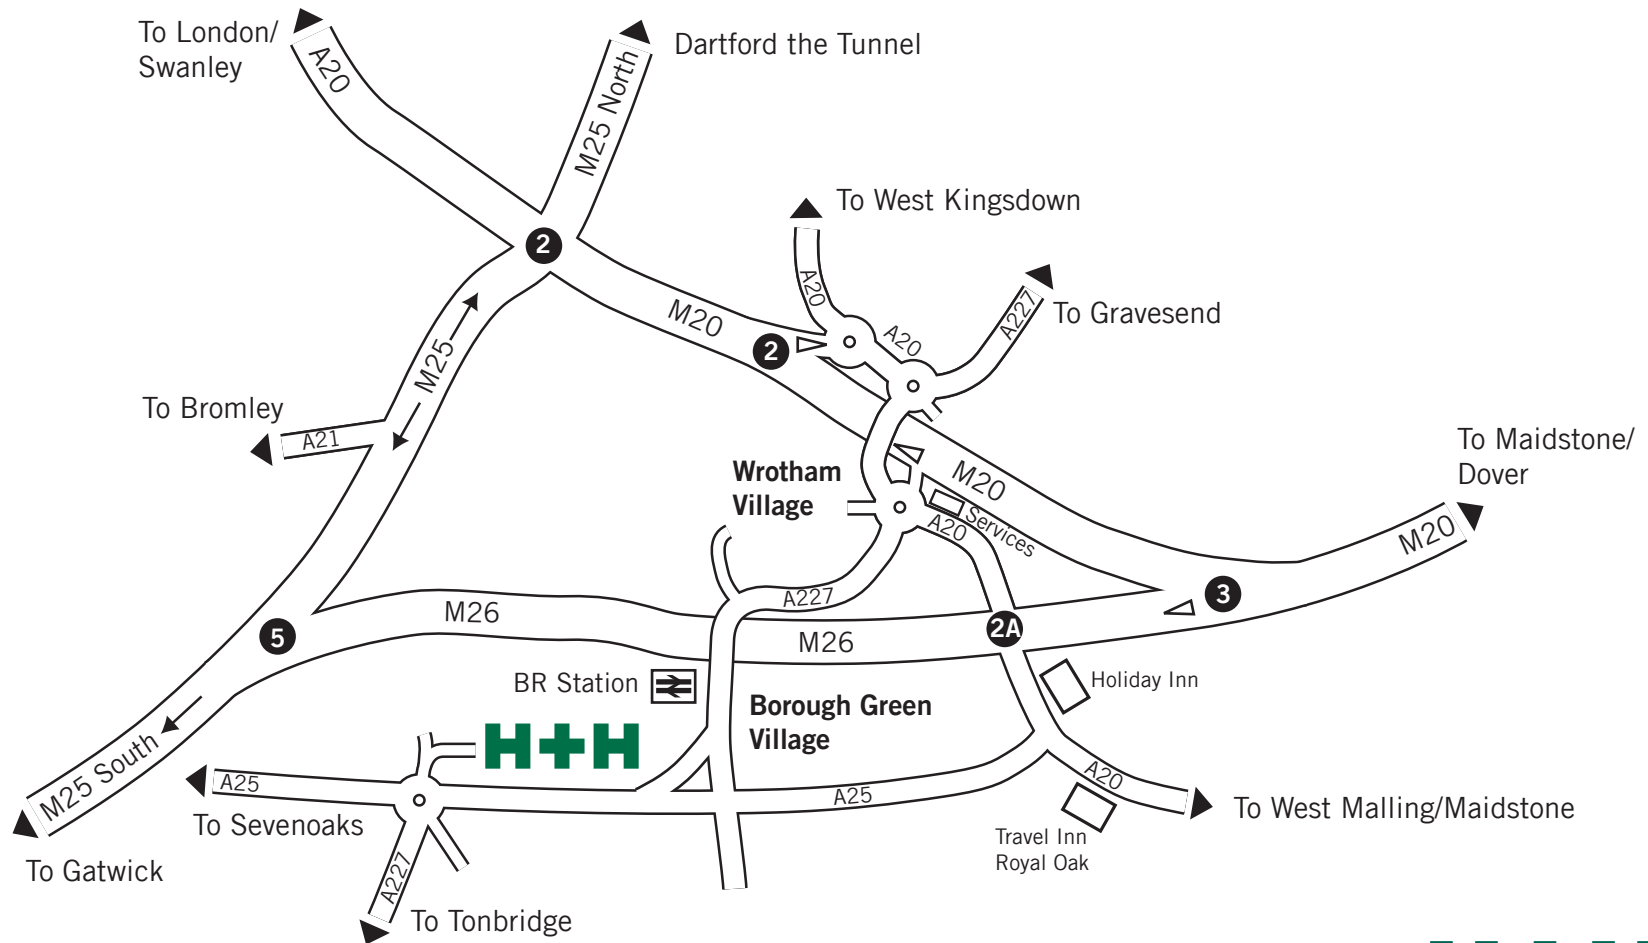

H+H UK LTD Head Office and factory

Celcon House, Ightham, Sevenoaks, Kent TN15 9HZ Telephone: 01732 886333

From the North

Exit the M20 at J2, join the A20 heading to Maidstone, join the A227 heading to Borough Green, join the A227 heading to Tonbridge/Sevenoaks, join the A25 heading to Tonbridge/Sevenoaks until reaching a round about, turning right under the railway bridge following the road round to the right.

From the West

Exit the M26 at J2A, join the A20 heading to Maidstone, join the A25 heading towards Borough Green/Tonbridge/Sevenoaks on leaving Borough green you will reach a roundabout, turn right under the railway bridge following the road round to the right.