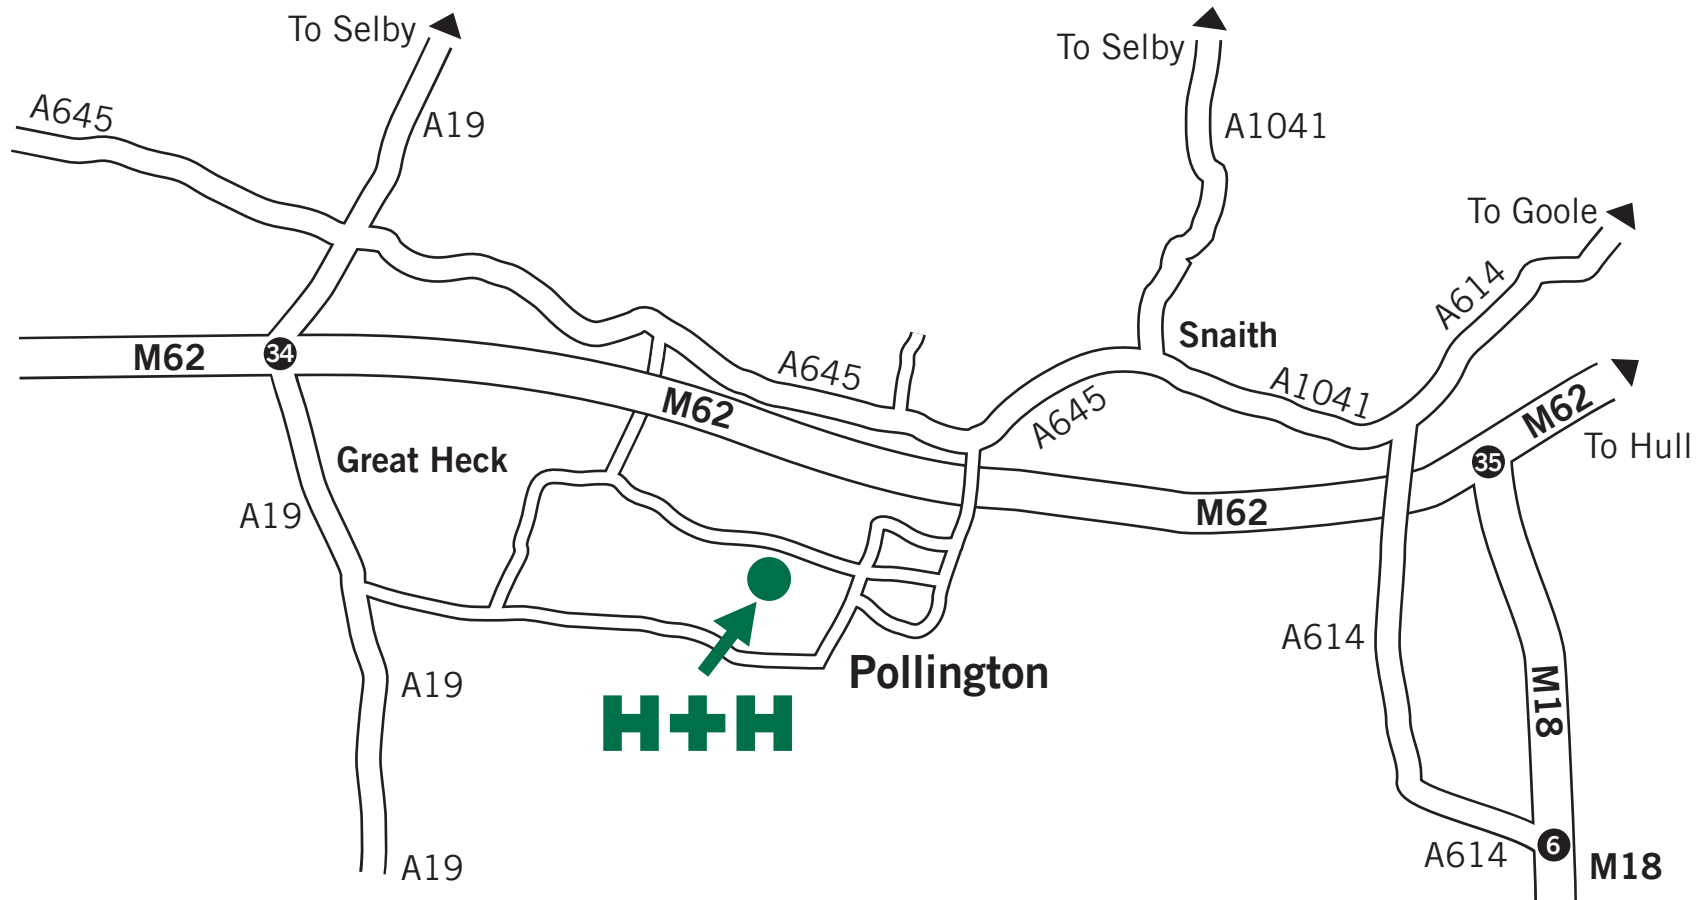

H+H UK LTD Pollington factory

Heck Lane, Pollington, nr Goole, East Yorkshire DN14 0BA Telephone: 01405 861212

From the South

Exit the M18 at J6 joining the A614 Selby Road heading to Goole, join the A1041 heading to Snaithe, join the A645 to Knottingly, turn left onto Long Lane, turn right onto Snaithe Road, turn left onto Gowdall Lane, turn right onto Heck Lane. H+H UK Ltd is on the left hand side.

From the North/West

Exit the M62 at J34 joining the A19 heading to Selby, join the A645 heading to Goole, after approximately 2 miles turn right on to Long Lane, continuing into Eastfield Lane then Heck Lane. H+H UK Ltd is on your right hand side.